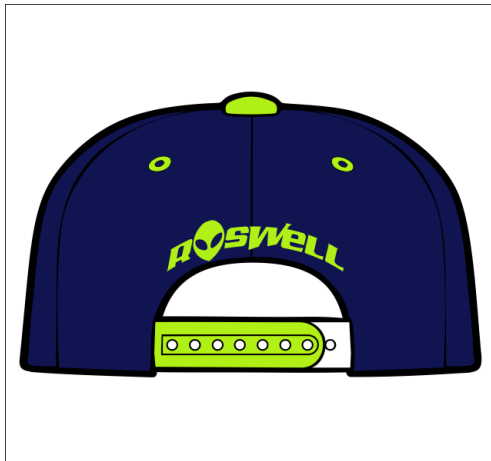

BACK SIDE FULL

These views should be used to determine the placement of logos.