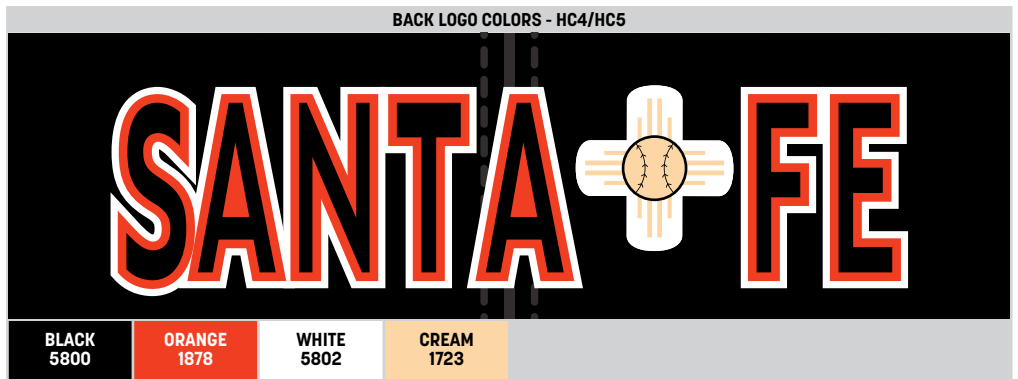

HC4B1 • PENNANT
6 Panel Cotton Twill Crown • Mid Profile Snapback
Curved Visor • Soft Cotton Sweatband • 7-Snap Adjuster