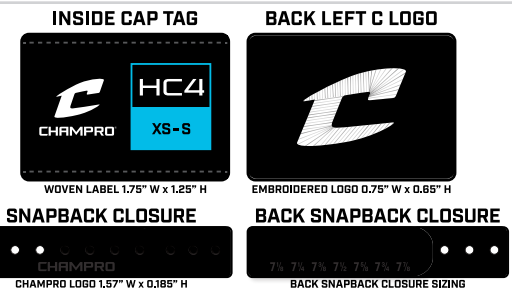

AX CUSTOMER #: 2185
 Ticket #: 530757
 SO #/Set (if needed):
 Re-Order SO (if applicable):
 Customer PO (if applicable):
 Team Name/Set (if needed): ROSWELL SANTA FE A 1/2
 Version: 1

CAP SPECS

SKU: HC4B1

CAP COLORS

LOCATION 1:	LOCATION 2:	LOCATION 3:
BLACK	BLACK	BLACK

LOGO SPECS

FRONT
 Effect: 3D PARTIAL
 Image: SF LOGO
 Color(s): ORANGE / SCARLET / YELLOW / BLACK
 Size: Approx. 2.04" W x 2.5"H

BACK
 Image: SANTA FE LOGO
 Color(s): BLACK / ORANGE / WHITE / CREAM
 Size: Approx. 3.78" W x 1"H

EFFECT TYPE:

3D EMBROIDERY **FLAT EMBROIDERY**
 Green is for 3D Embroidery & Orange is for Flat Embroidery in the logo

NOTES:

ROSTER ON THE NEXT PAGE

HC4B1 • PENNANT
 6 Panel Cotton Twill Crown • Mid Profile Snapback
 Curved Visor • Soft Cotton Sweatband • 7-Snap Adjuster