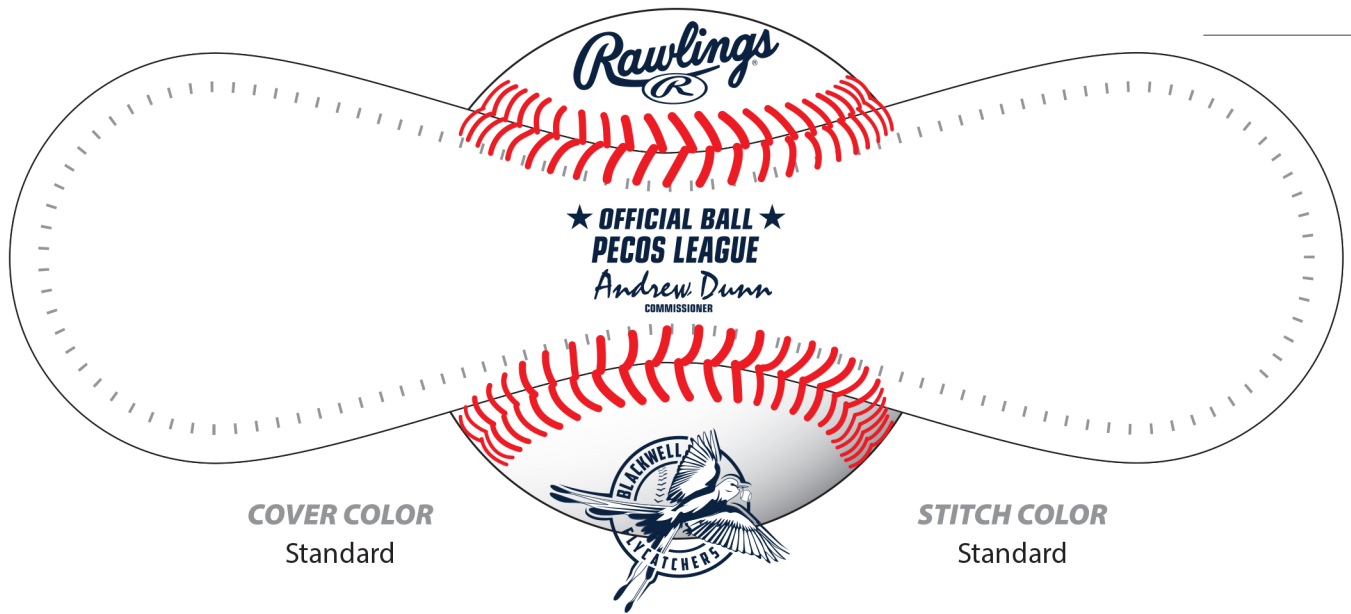

RAWLINGS BASEBALL SPECIFICATION

COVER COLOR
Standard

STITCH COLOR
Standard

**TOP PANEL (#1) - ACTUAL SIZE
(RESERVED)**

REAR VIEW

Max Imprint 1.25"x1.25"
COLORS
PMS 289 Navy

REAR PANEL (#6) - ACTUAL SIZE

Max Imprint .565"x1.565"
COLORS
None

LEFT PANEL (#4) - ACTUAL SIZE

Max Imprint 1.25"x1.25"
COLORS
None

MIDDLE PANEL (#2) - ACTUAL SIZE

Max Imprint .565"x1.565"
COLORS
PMS 289 Navy

RIGHT PANEL (#5) - ACTUAL SIZE

Max Imprint 1.25"x1.25"
COLORS
None

BOTTOM PANEL (#3) - ACTUAL SIZE

Max Imprint 1.25"x1.25"
COLORS
PMS 289 Navy