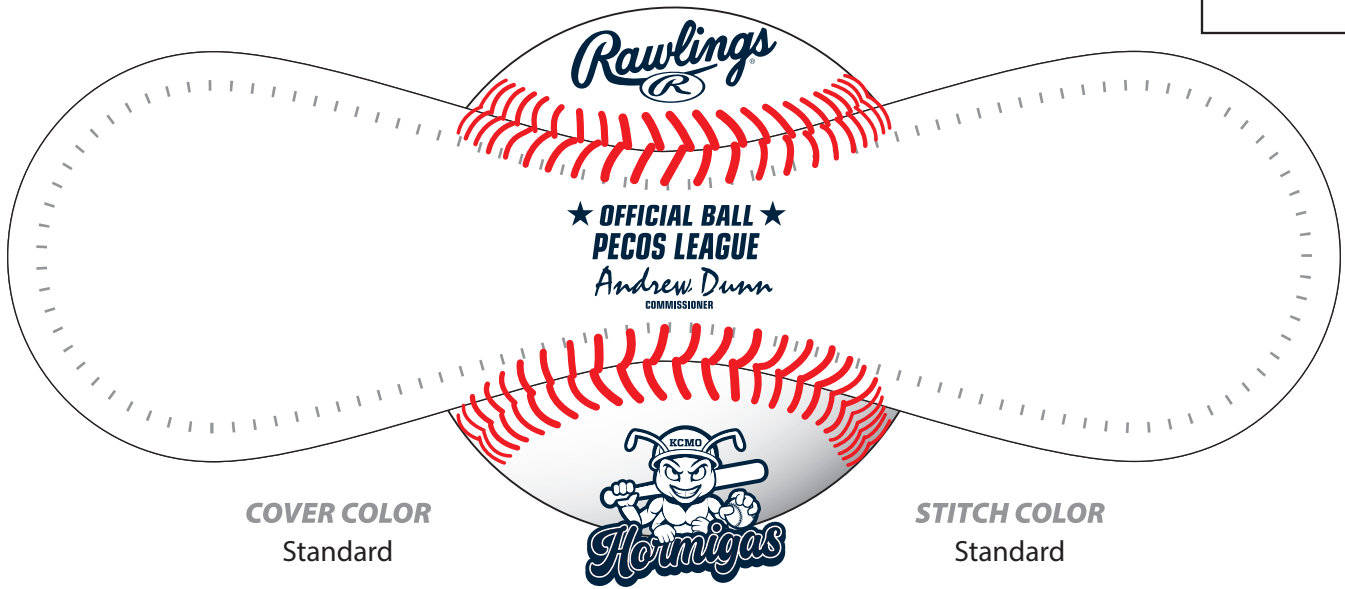

RAWLINGS BASEBALL SPECIFICATION

TOP PANEL (#1) - ACTUAL SIZE (RESERVED)

REAR VIEW

Max Imprint 1.25"x1.25"

COLORS

PMS 289 Navy

REAR PANEL (#6) - ACTUAL SIZE

Max Imprint .565"x1.565"

COLORS

None

LEFT PANEL (#4) - ACTUAL SIZE

Max Imprint 1.25"x1.25"

COLORS

None

MIDDLE PANEL (#2) - ACTUAL SIZE

Max Imprint .565"x1.565"

COLORS

PMS 289 Navy

RIGHT PANEL (#5) - ACTUAL SIZE

Max Imprint 1.25"x1.25"

COLORS

None

BOTTOM PANEL (#3) - ACTUAL SIZE

Max Imprint 1.25"x1.25"